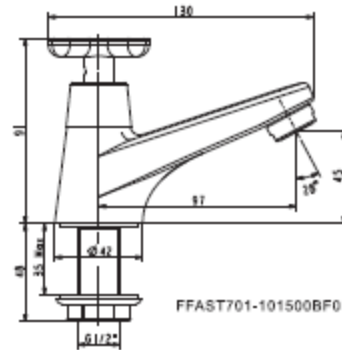

## Product Information

FFAST601-101500BF0

Winston Pillar Tap (Lever Handle)

FFAST701-101500BF0

Winston Pillar Tap (Cross Handle)

### Technical data

1. Recommended water pressure : 1-5 bar
2. Flow rate at 1 bar : Less than 6 L/min