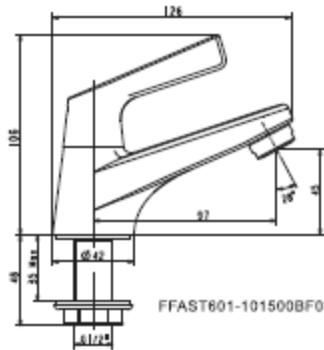

## Product Information

FFAST601-101500BF0

Winston Pillar Tap (Lever Handle)

FFAST701-101500BF0

Winston Pillar Tap (Cross Handle)

### Technical data

1. Recommended water pressure : 1-5 bar
2. Flow rate at 1 bar : Less than 6 L/min