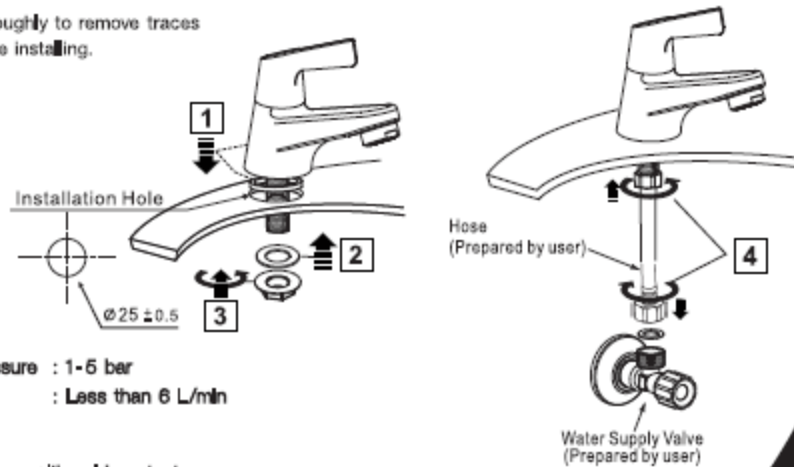

## Product Information

FFAST601-101500BF0

Winston Pillar Tap (Lever Handle)

FFAST701-101500BF0

Winston Pillar Tap (Cross Handle)

### Installation

Flush out the supply line thoroughly to remove traces of dirt to avoid clogging before installing.

### Technical data

1. Recommended water pressure : 1-5 bar
2. Flow rate at 1 bar : Less than 6 L/min