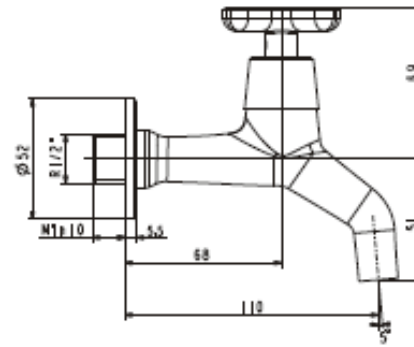

Product Information

FFAST602-000500BF0

Winston Wall Tap (Lever Handle)

FFAST702-000500BF0

Winston Wall Tap (Cross Handle)

FFAST602-000500BF0

FFAST702-000500BF0

Installation

Flush out the supply line thoroughly to remove traces of dirt to avoid clogging before installing.

Technical data

1. Recommended water pressure : 1-5 bar
2. Maximum operating pressure at 7.5 bar

Care and maintenance