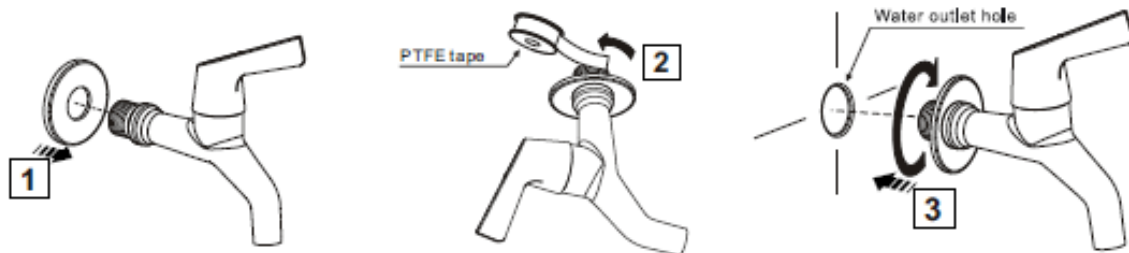

Product Information

FFAST602-000500BF0

Winston Wall Tap (Lever Handle)

FFAST702-000500BF0

Winston Wall Tap (Cross Handle)

FFAST602-000500BF0

FFAST702-000500BF0

Installation

Flush out the supply line thoroughly to remove traces of dirt to avoid clogging before installing.

Technical data

1. Recommended water pressure : 1-5 bar
2. Maximum operating pressure at 7.5 bar

Care and maintenance