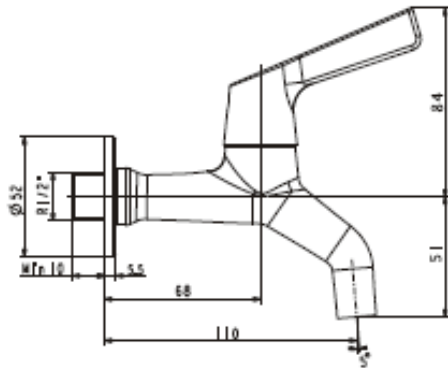

Product Information

FFAST602-000500BF0

Winston Wall Tap (Lever Handle)

FFAST702-000500BF0

Winston Wall Tap (Cross Handle)

FFAST602-000500BF0

FFAST702-000500BF0

Installation