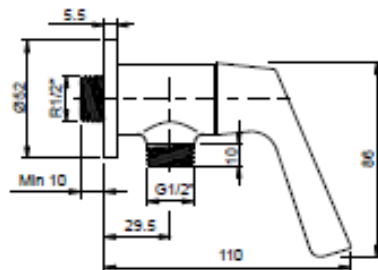

Product Information

FFAST604-701500BF0

Winston Exposed Shower Mono (Lever Handle)

FFAST704-701500BF0

Winston Exposed Shower Mono (Cross Handle)

FFAST604-701500BF0

FFAST704-701500BF0

Installation