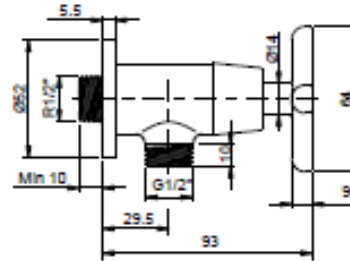

Product Information

FFAST604-701500BF0

Winston Exposed Shower Mono (Lever Handle)

FFAST704-701500BF0

Winston Exposed Shower Mono (Cross Handle)

FFAST604-701500BF0

FFAST704-701500BF0

Installation