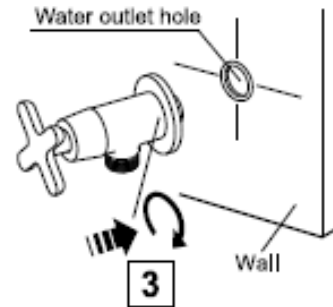

Product Information

FFAST604-701500BF0

Winston Exposed Shower Mono (Lever Handle)

FFAST704-701500BF0

Winston Exposed Shower Mono (Cross Handle)

FFAST604-701500BF0

FFAST704-701500BF0

Installation

Flush out the supply line thoroughly to remove traces of dirt to avoid clogging before installing.

Technical data

1. Recommended water pressure : 1-6 bar
2. Maximum operating pressure at 7.6 bar

Care and maintenance