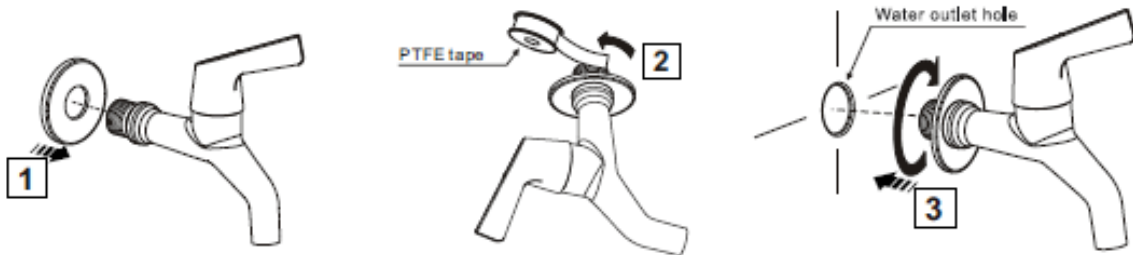

## Product Information

FFAST602-000500BF0

FFAST702-000500BF0

Winston Wall Tap (Lever Handle)

Winston Wall Tap (Cross Handle)

FFAST602-000500BF0

FFAST702-000500BF0

### Installation

Flush out the supply line thoroughly to remove traces of dirt to avoid clogging before installing.