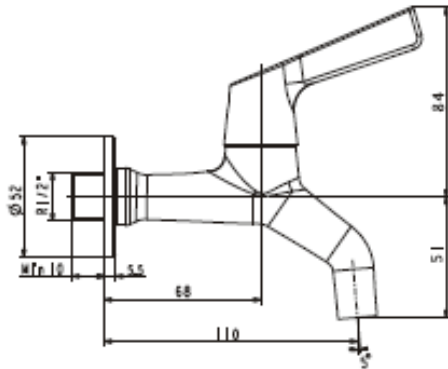

## Product Information

FFAST602-000500BF0

FFAST702-000500BF0

Winston Wall Tap (Lever Handle)

Winston Wall Tap (Cross Handle)

FFAST602-000500BF0

FFAST702-000500BF0

### Technical data

1. Recommended water pressure : 1-6 bar
2. Maximum operating pressure at 7.5 bar