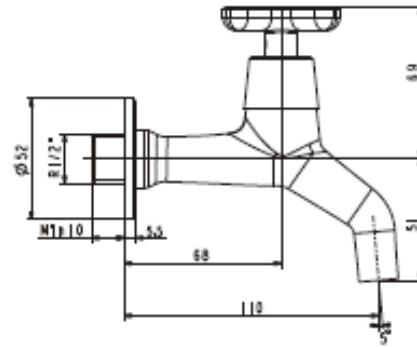

## Product Information

FFAST602-000500BF0

FFAST702-000500BF0

Winston Wall Tap (Lever Handle)

Winston Wall Tap (Cross Handle)

FFAST602-000500BF0

FFAST702-000500BF0

### Technical data

1. Recommended water pressure : 1-6 bar
2. Maximum operating pressure at 7.5 bar