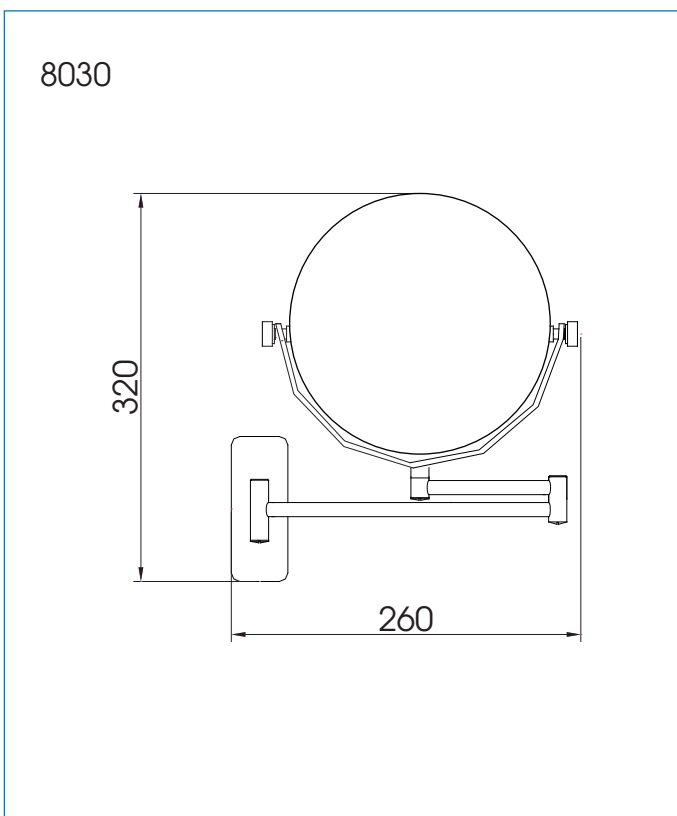

Model: 8030

Magnifying Mirror

Features:

- The design of the modern style bathroom
- Preferred option for elegant bathroom

Drawing:

Specifications:

Dimensions : 260x320mm

Material : Brass