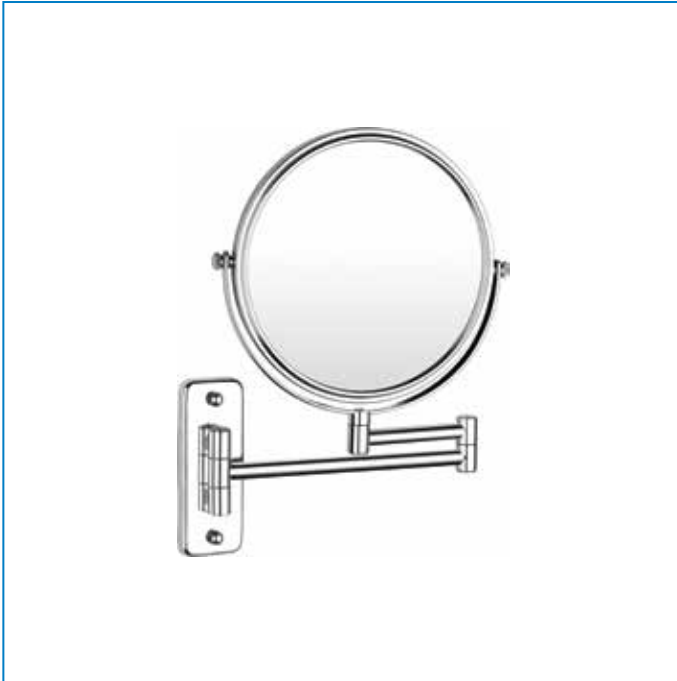

Model: 8030

Magnifying Mirror

Features:

- The design of the modern style bathroom
- Preferred option for elegant bathroom

Drawing:

Specifications:

Dimensions : 260x320mm

Material : Brass

Finish : Nickel Chrome