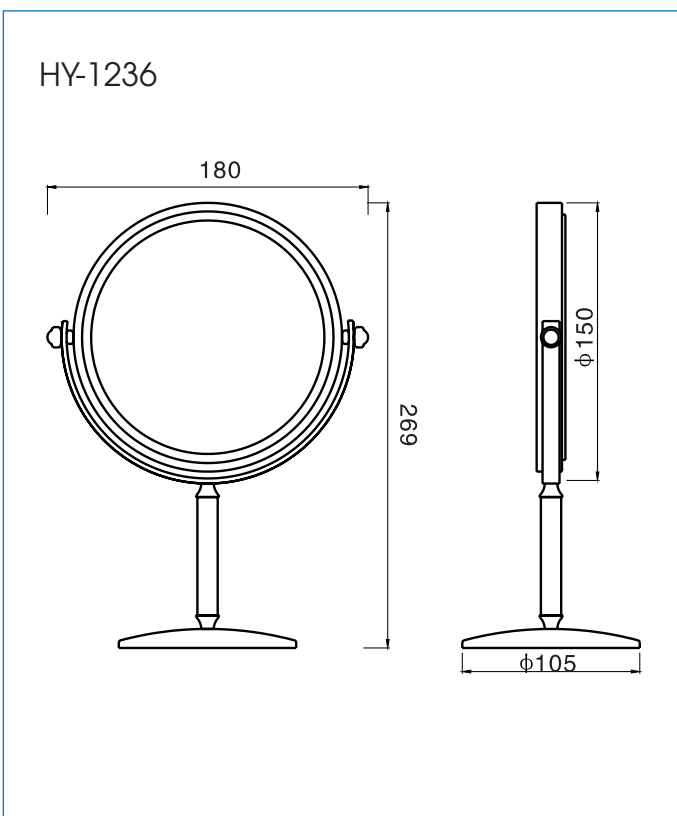

**Model:** HY-1236**Magnifying Mirror****Features:**

- The design of the modern style bathroom
- Preferred option for elegant bathroom

**Drawing:****Specifications:**

Dimensions : 180x269mm

Material : Brass + Glass