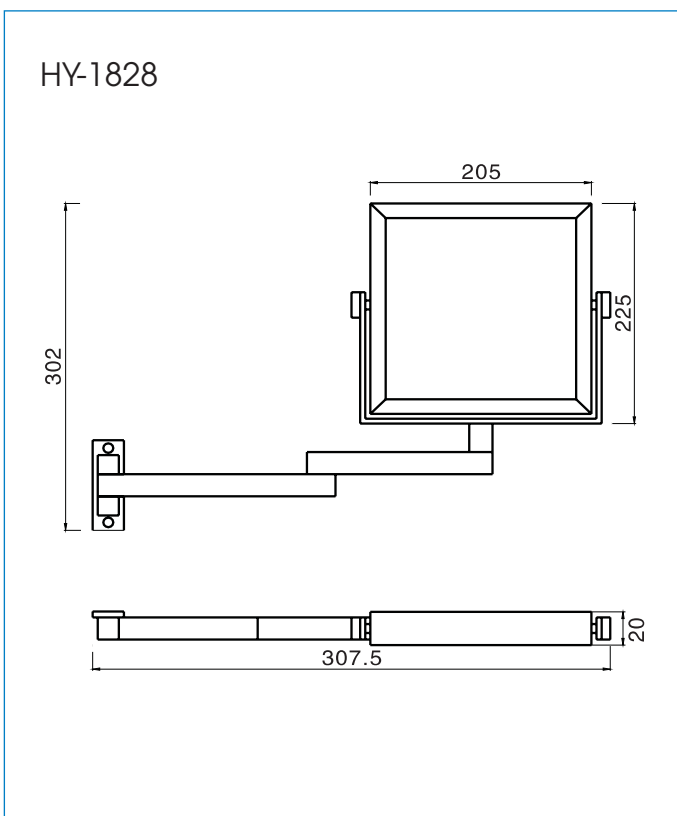

**Model:** HY-1828**Magnifying Mirror****Features:**

- The design of the modern style bathroom
- Preferred option for elegant bathroom

**Drawing:****Specifications:**

Dimensions : 307x302mm

Material : Brass + Glass