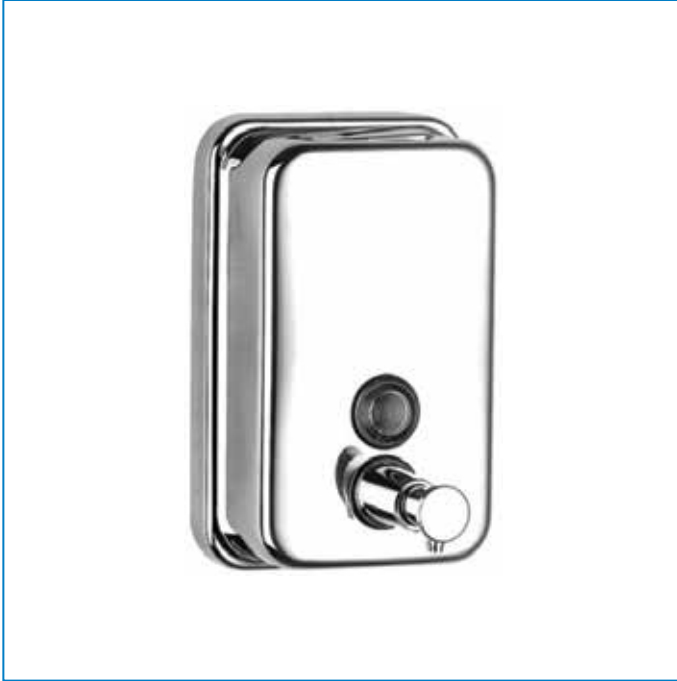

Model: 8077**Soap Dispenser****Features:**

- The design of the modern style bathroom
- Preferred option for elegant bathroom

Drawing:**Specifications:**

Dimensions : 120x205mm

Material : Stainless Steel 304

Finish : Nickel Chrome