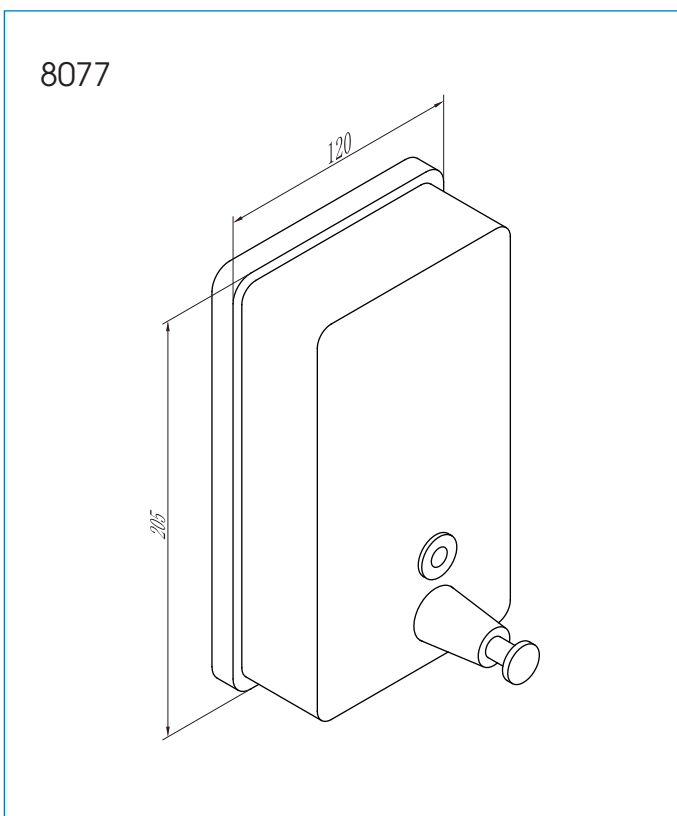

Model: 8077**Soap Dispenser****Features:**

- The design of the modern style bathroom
- Preferred option for elegant bathroom

Drawing:**Specifications:**

Dimensions : 120x205mm

Material : Stainless Steel 304