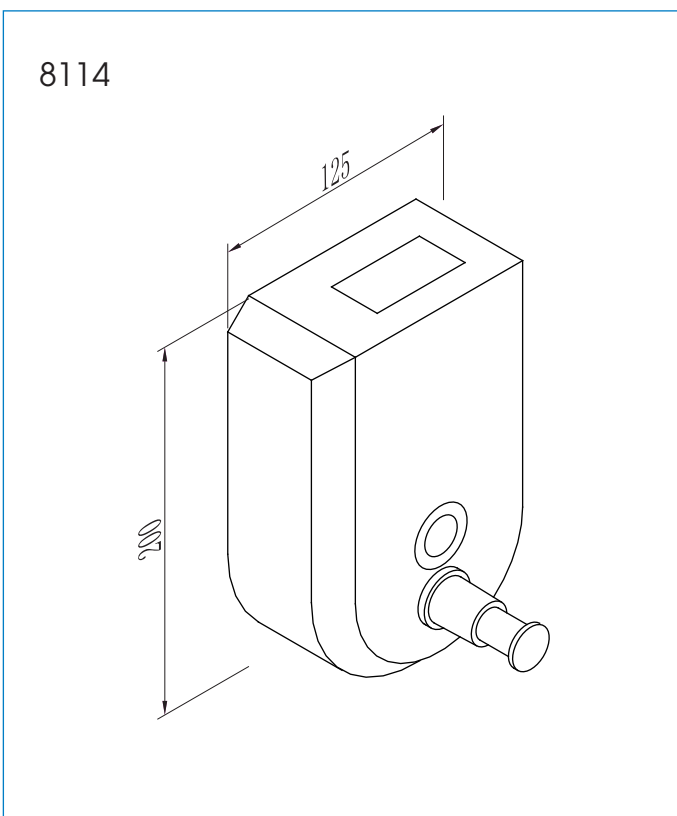

Model: 8114**Soap Dispenser****Features:**

- The design of the modern style bathroom
- Preferred option for elegant bathroom

Drawing:**Specifications:**

Dimensions : 125x200mm

Material : Stainless Steel 304