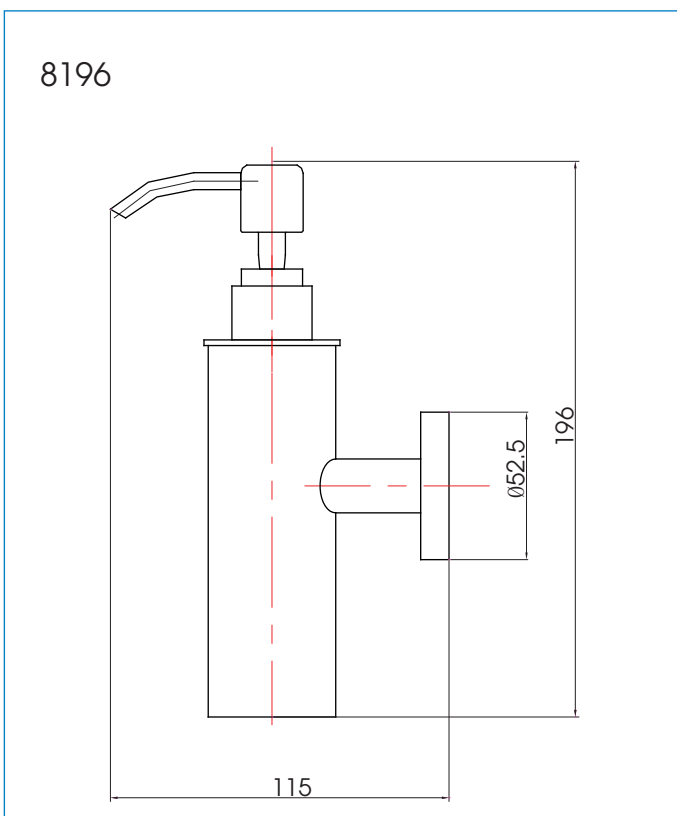

Model: 8196**Soap Dispenser****Features:**

- The design of the modern style bathroom
- Preferred option for elegant bathroom

Drawing:**Specifications:**

Dimensions : 35x115x195mm

Material : Brass + Stainless Steel 304