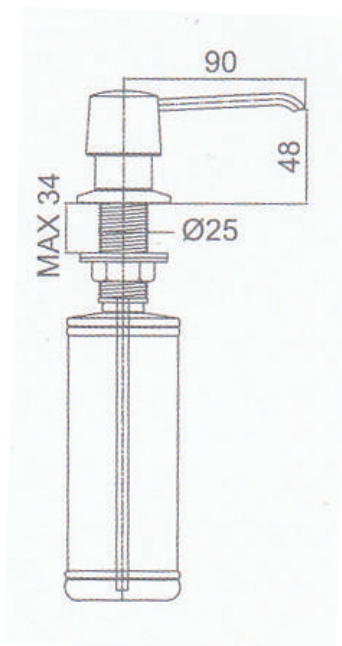

Model: AT020

Soap dispenser (Brass pump)

Features:

- The design of the modern style bathroom
- Preferred option for elegant bathroom

Drawing:

AT020

Specifications:

Material : Brass pump
Finish : Nickel Chrome