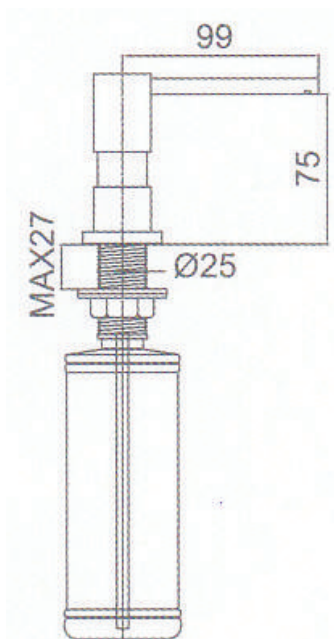

Model: AT022

Soap dispenser (Brass pump)

Features:

- The design of the modern style bathroom
- Preferred option for elegant bathroom

Drawing:

AT022

Specifications:

Material : Brass pump