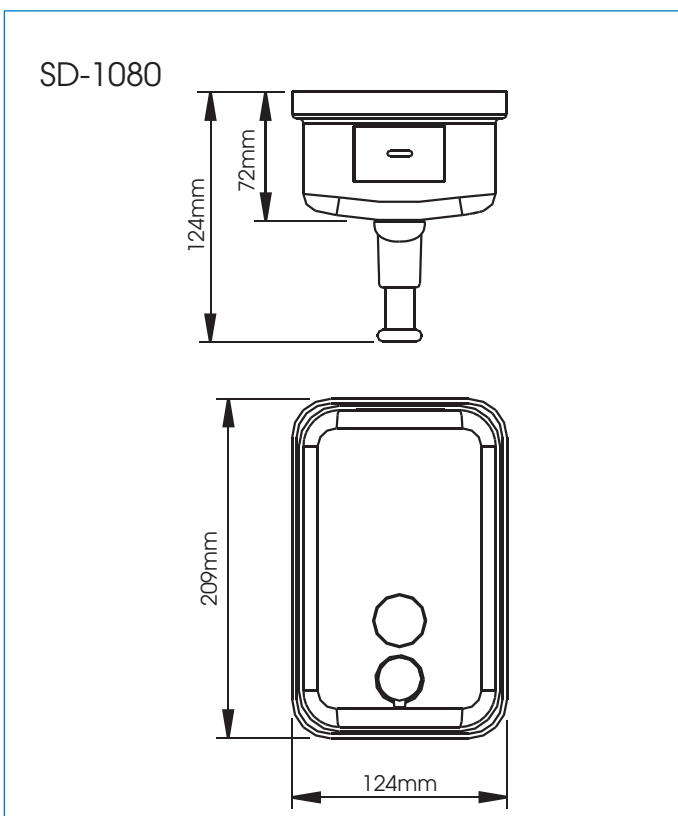

Model: SD-1080**Soap Dispenser****Features:**

- The design of the modern style bathroom
- Preferred option for elegant bathroom

Drawing:**Specifications:**

Dimensions : 124x124x209mm

Material : Stainless Steel 304