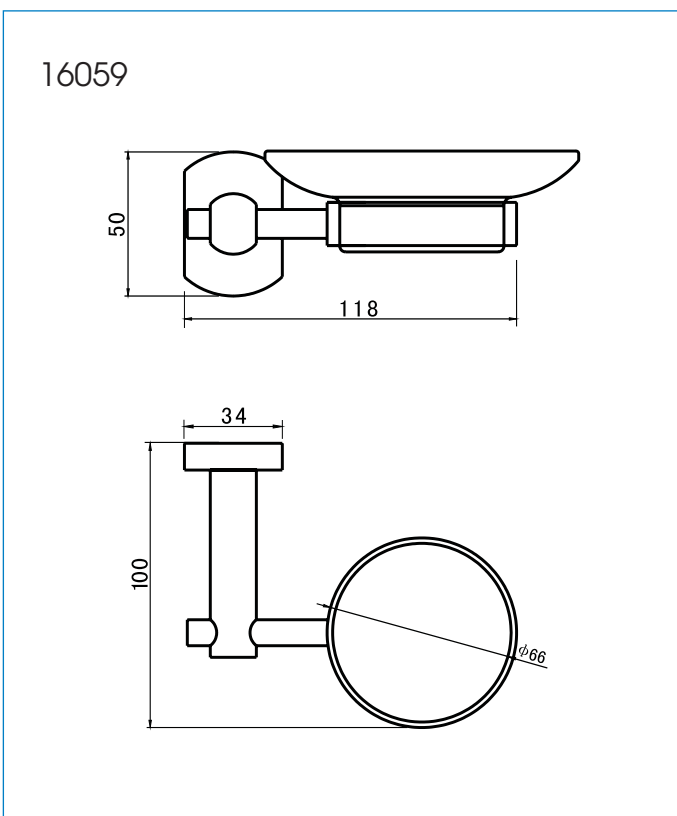

**Model:** 16059**Soap Dish****Features:**

- The design of the modern style bathroom
- Preferred option for elegant bathroom

**Drawing:****Specifications:**

Dimensions : 118x50x100mm

Material : Brass

Finish : Nickel Chrome