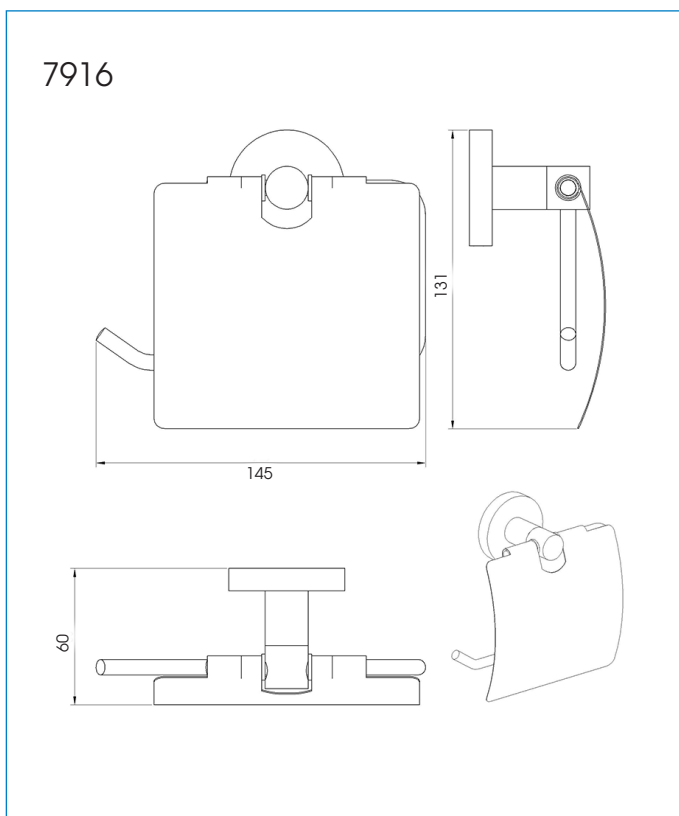

Model: 7916**Paper Holder With Lid****Features:**

- The design of the modern style bathroom
- Preferred option for elegant bathroom

Drawing:**Specifications:**

Dimensions : 145x60x131mm

Material : Brass

Finish : Nickel Chrome