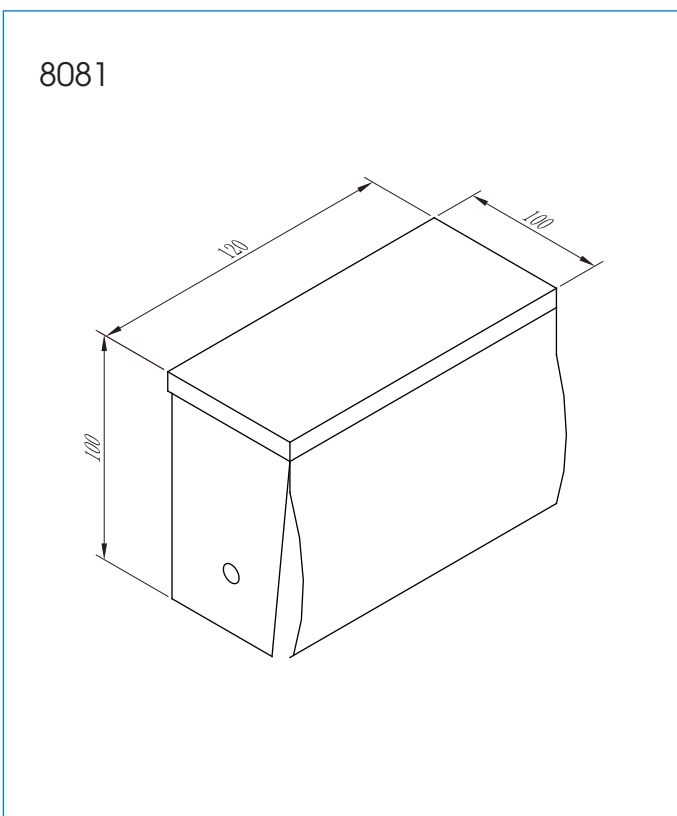

Model: 8081**Paper Holder****Features:**

- The design of the modern style bathroom
- Preferred option for elegant bathroom

Drawing:**Specifications:**

Dimensions : 120x100x100mm

Material : Stainless Steel 304