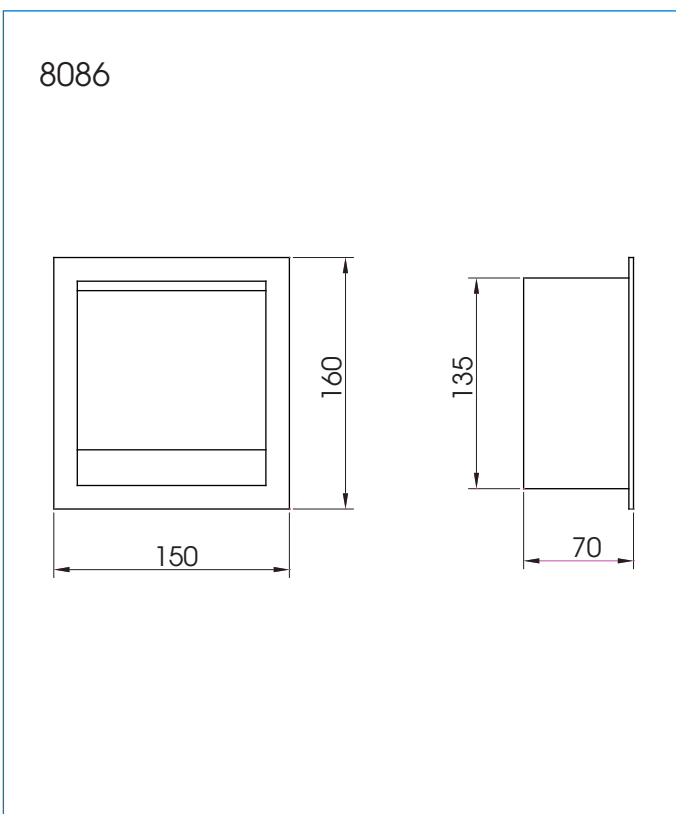

Model: 8086**Paper Holder****Features:**

- The design of the modern style bathroom
- Preferred option for elegant bathroom

Drawing:**Specifications:**

Dimensions : 120x100x100mm

Material : Stainless Steel 304