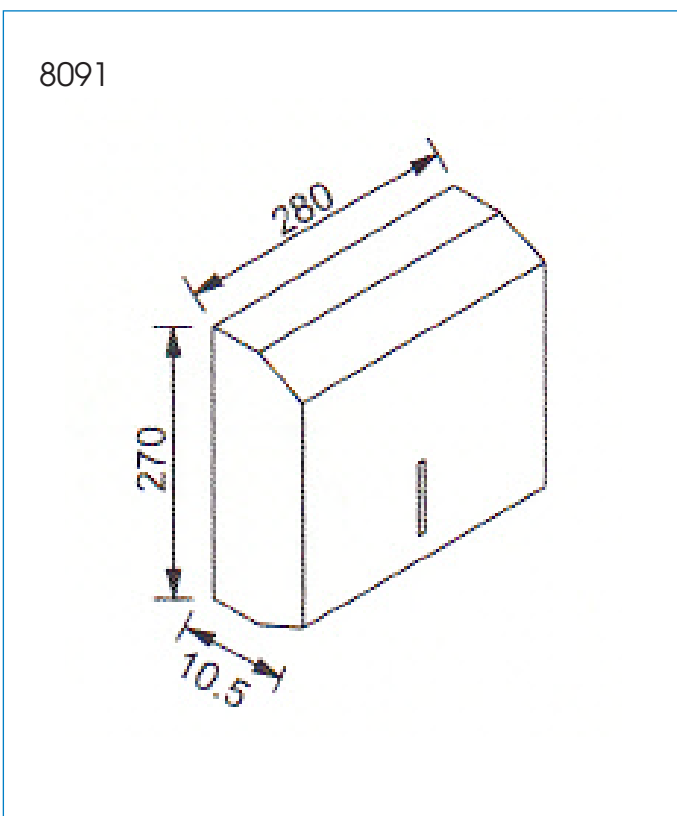

Model: 8091

Paper Towel Dispenser

Features:

- The design of the modern style bathroom
- Preferred option for elegant bathroom

Drawing:

Specifications:

Dimensions : 105x280x270mm

Material : Stainless Steel 304