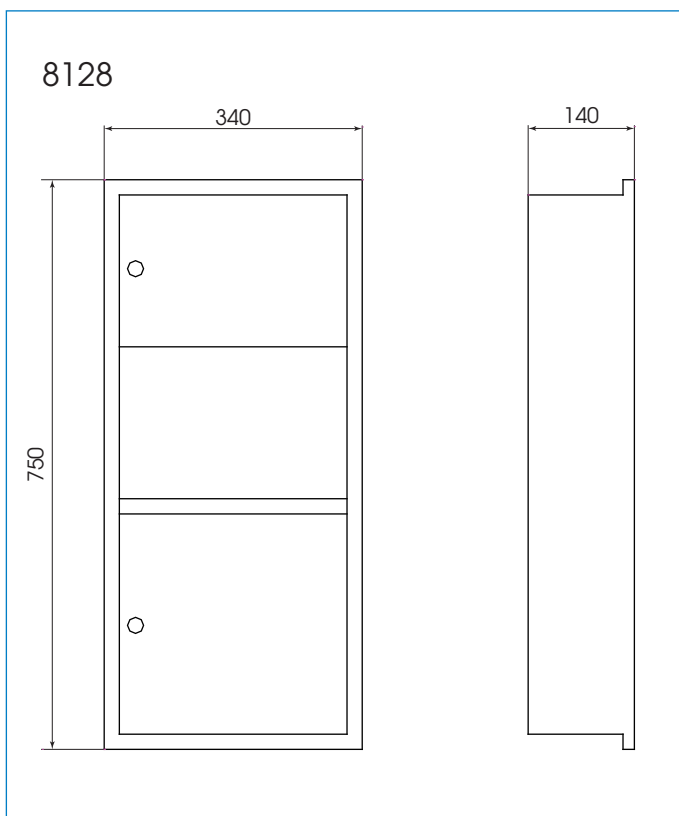

Model: 8128**Recessed Paper Towel Dispenser****Features:**

- The design of the modern style bathroom
- Preferred option for elegant bathroom

Drawing:**Specifications:**

Dimensions : 140 x 340 x 750mm

Material : Stainless Steel 304

Thickness : 1mm

Finish : Nickel Chrome