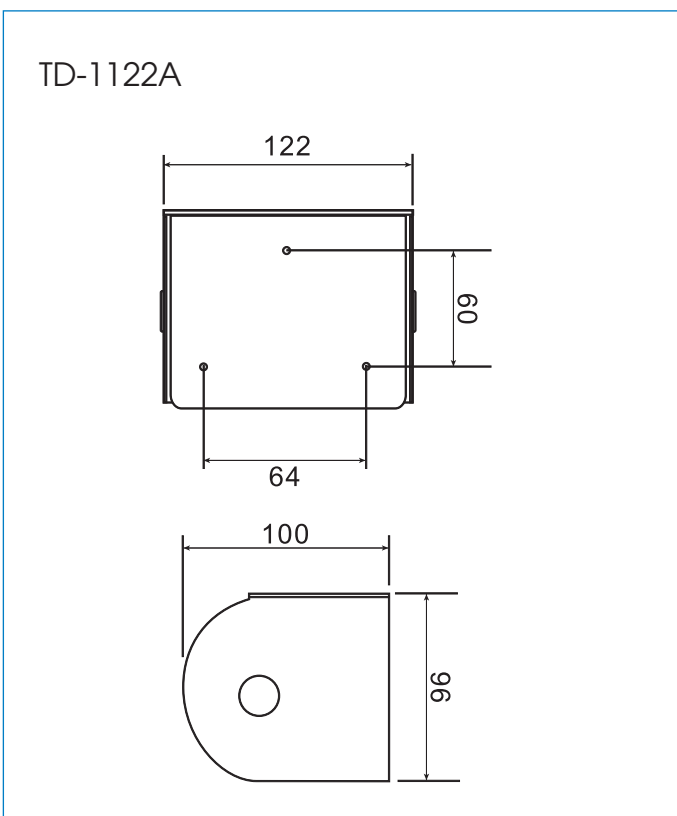

**Model:** TD-1122A**Paper Holder****Features:**

- The design of the modern style bathroom
- Preferred option for elegant bathroom

**Drawing:****Specifications:**

Dimensions : 120x100x96mm

Material : Stainless Steel 304