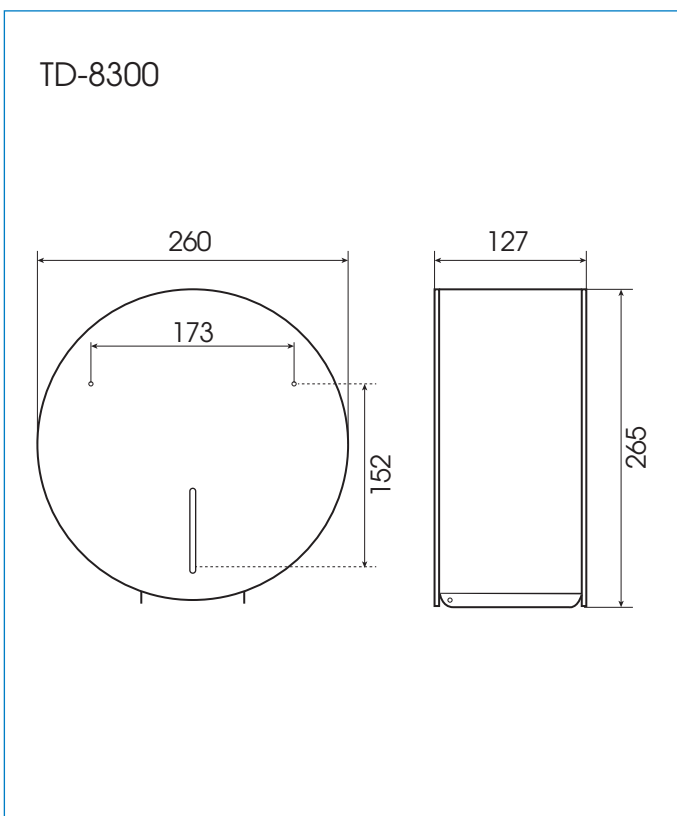

Model: TD-8300**Jumbo-Roll Toilet Tissue Dispenser****Features:**

- The design of the modern style bathroom
- Preferred option for elegant bathroom

Drawing:**Specifications:**

Dimensions : 127 x 260 x 265mm