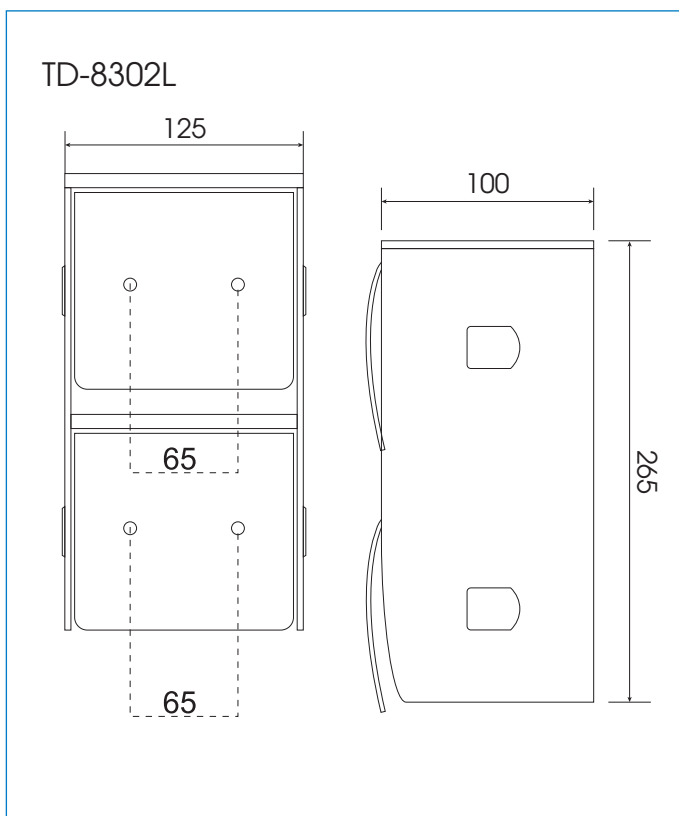

**Model:** TD-8302L**Paper Holder****Features:**

- The design of the modern style bathroom
- Preferred option for elegant bathroom

**Drawing:****Specifications:**

Dimensions : 125x100x265mm

Material : Stainless Steel 304