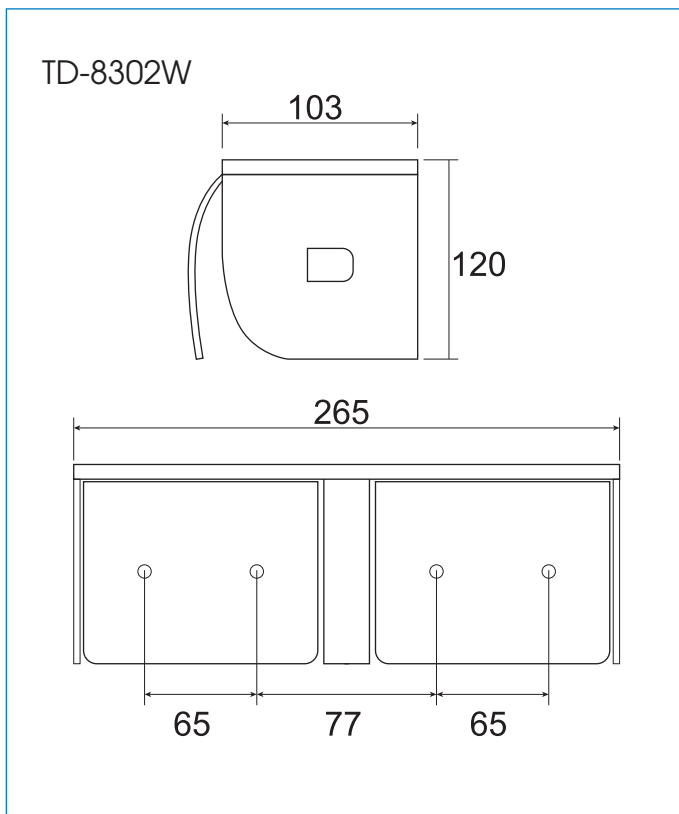

**Model:** TD-8302W**Paper Holder****Features:**

- The design of the modern style bathroom
- Preferred option for elegant bathroom

**Drawing:****Specifications:**

Dimensions : 265x103x120mm

Material : Stainless Steel 304