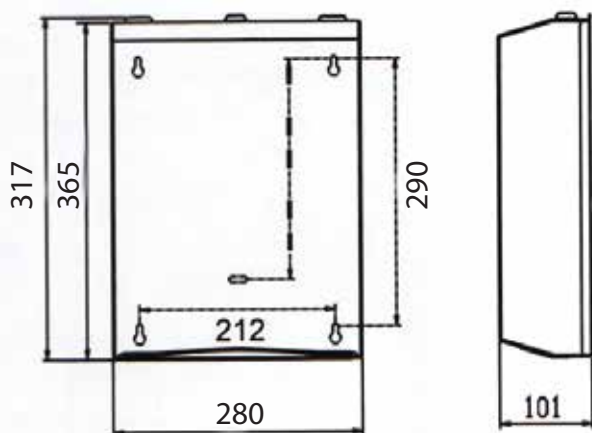

Model: TD-8314

Paper Towel Dispenser

Features:

- The design of the modern style bathroom
- Preferred option for elegant bathroom

Drawing:

TD-8314

Specifications:

Dimensions : 101 x 280 x 365mm