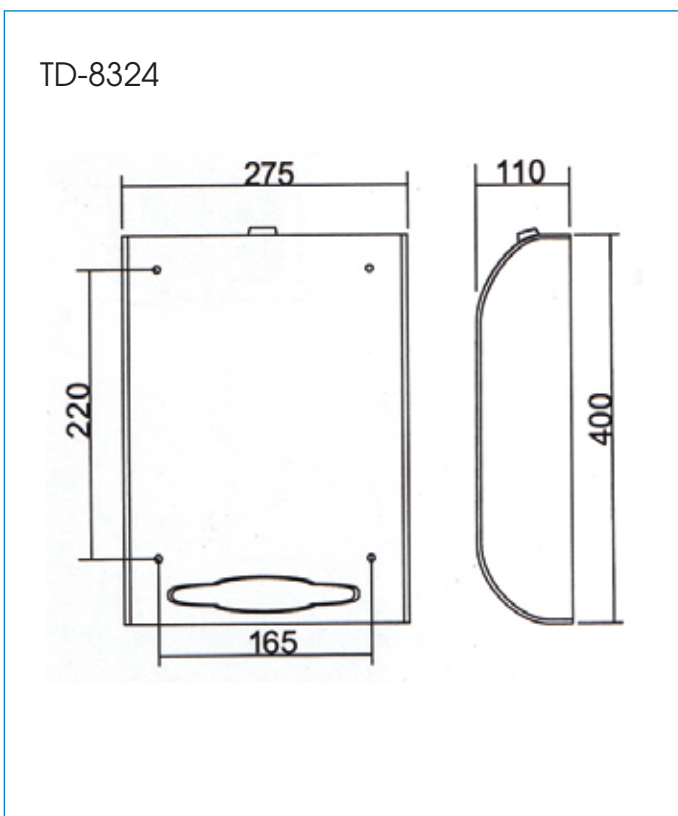

**Model:** TD-8324

**Paper Towel Dispenser**

**Features:**

- The design of the modern style bathroom
- Preferred option for elegant bathroom

**Drawing:**

**Specifications:**

Dimensions : 110 x 275 x 400mm

Material : Stainless Steel 304