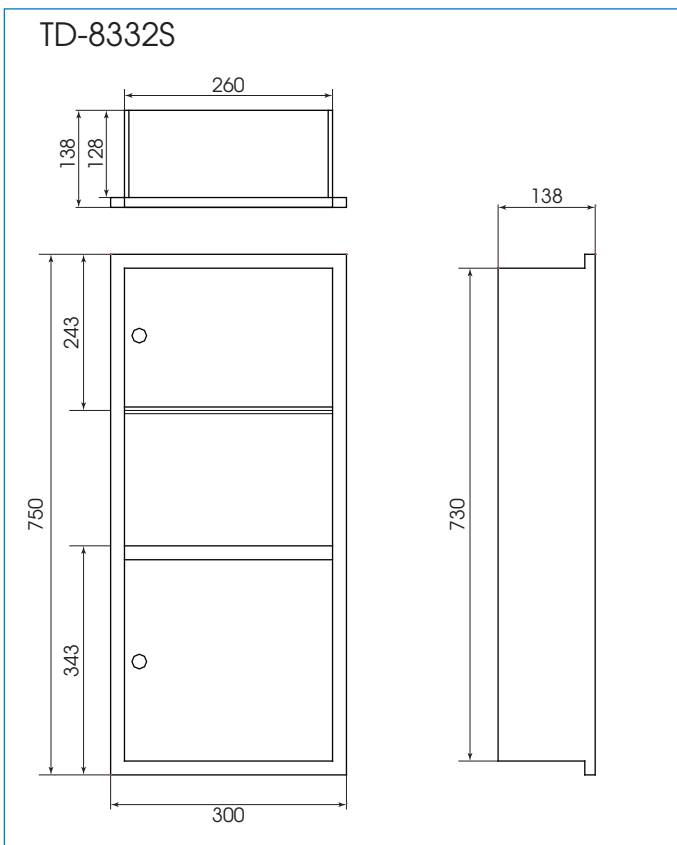

Model: TD-8332S**Recessed Paper Towel Dispenser****Features:**

- The design of the modern style bathroom
- Preferred option for elegant bathroom

Drawing:**Specifications:**

Dimensions : 138 x 300 x 750mm

Material : Stainless Steel 304

Thickness : 1mm

Finish : Nickel Chrome