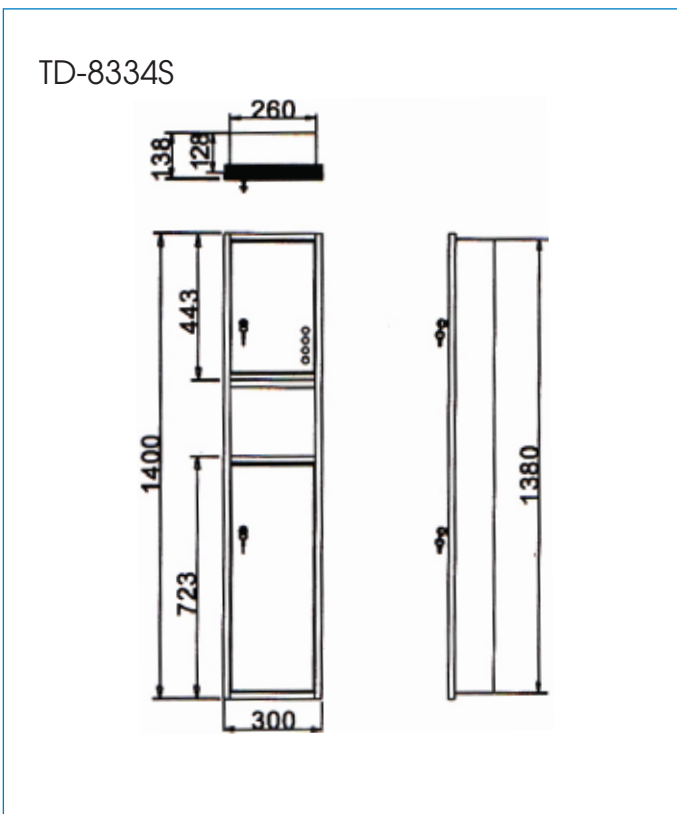

Model: TD-8334S**Recessed Paper Towel Dispenser****Features:**

- The design of the modern style bathroom
- Preferred option for elegant bathroom

Drawing:**Specifications:**

Dimensions : 138 x 300 x 1400mm

Material : Stainless Steel 304

Thickness : 1mm

Finish : Nickel Chrome