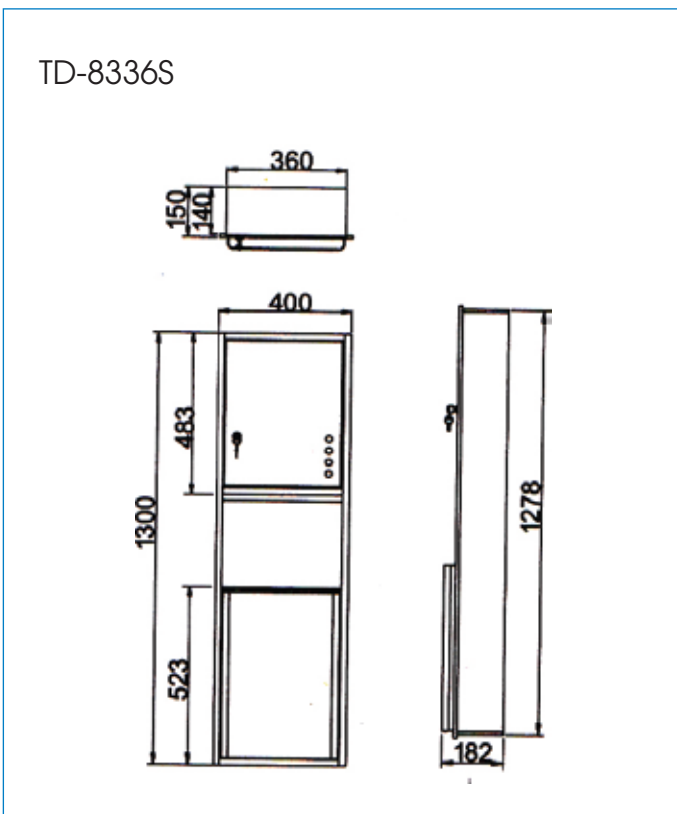

Model: TD-8336S**Recessed Paper Towel Dispenser****Features:**

- The design of the modern style bathroom
- Preferred option for elegant bathroom

Drawing:**Specifications:**

Dimensions : 182 x 400 x 1300mm

Material : Stainless Steel 304

Thickness : 1mm

Finish : Nickel Chrome