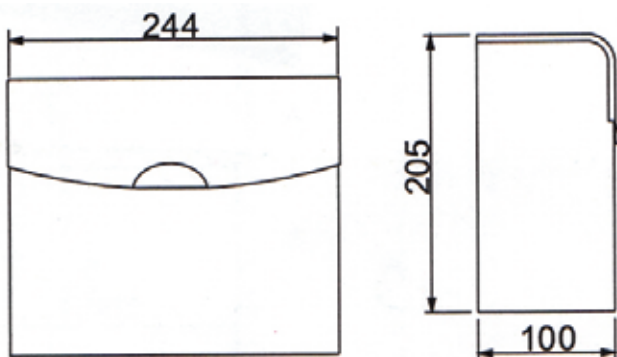

Model: TD-8339**Paper Towel Dispenser****Features:**

- The design of the modern style bathroom
- Preferred option for elegant bathroom

Drawing:

TD-8339

**Specifications:**

Dimensions : 100 x 244 x 205mm

Material : Stainless Steel 304