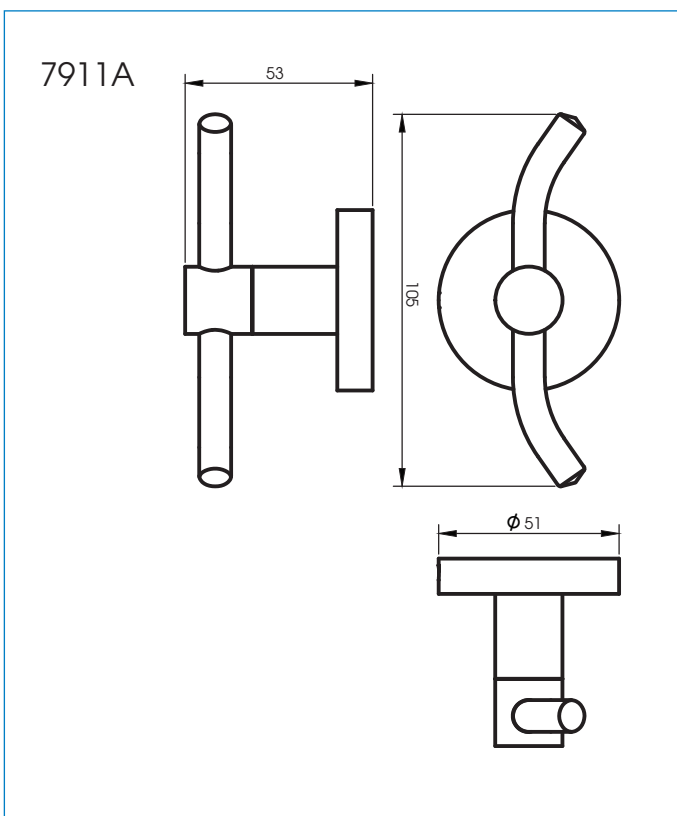

Model: 7911A**Single Robe Hook****Features:**

- The design of the modern style bathroom
- Preferred option for elegant bathroom

Drawing:**Specifications:**

Dimensions : 105x53x51mm

Material : Brass

Finish : Nickel Chrome