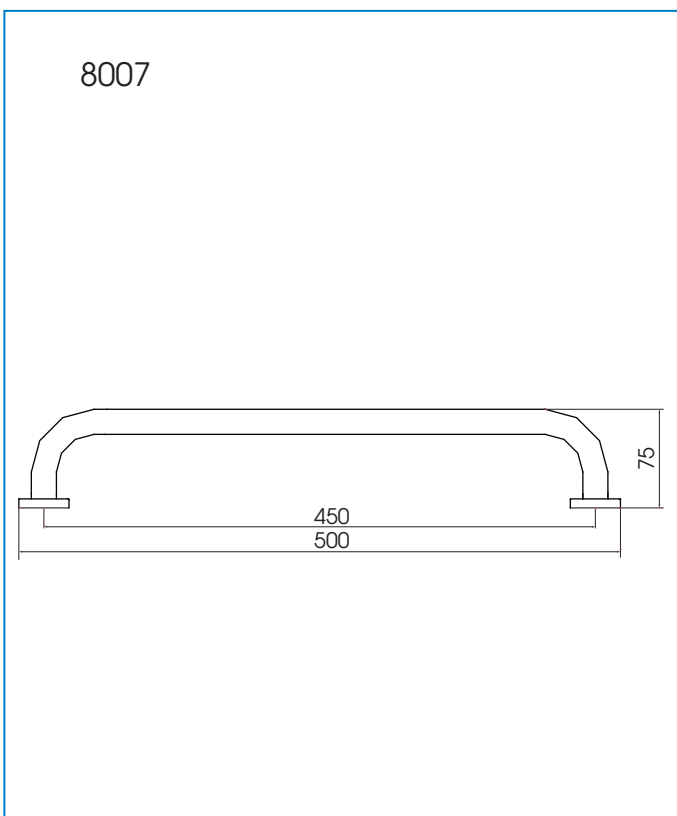

Model: 8007**Grab Bar****Features:**

- The design of the modern style bathroom
- Preferred option for elegant bathroom

Drawing:**Specifications:**

Dimensions : 500x75mm (Ø25)

Material : SUS 304

Thickness : 1mm