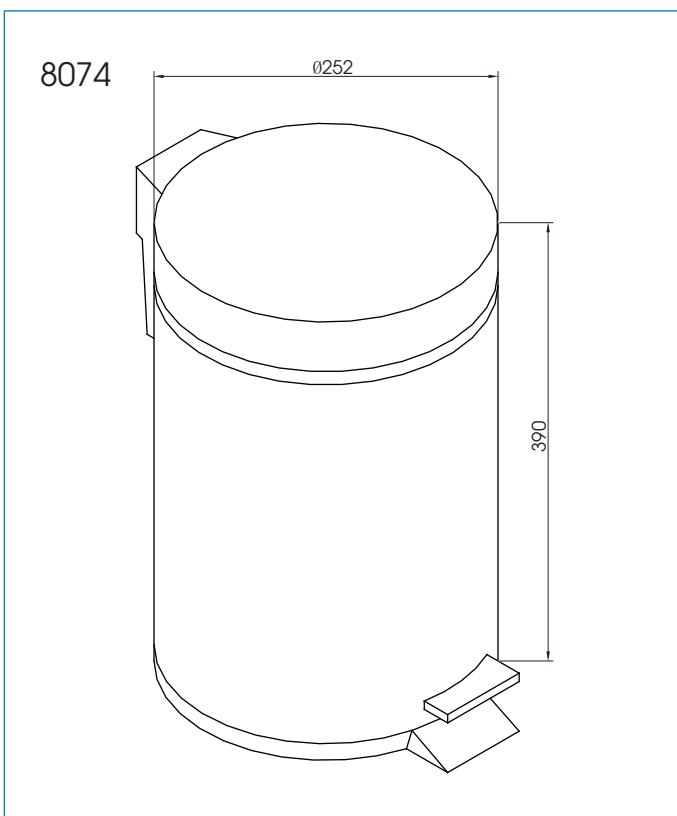

Mode: 8074**Dustbin****Features:**

- The design of the modern style bathroom
- Preferred option for elegant bathroom

Drawing:**Specifications:**

Dimensions : 252x252x390mm

Capacity : 12L

Material : Stainless Steel 304

Finish : Nickel Chrome