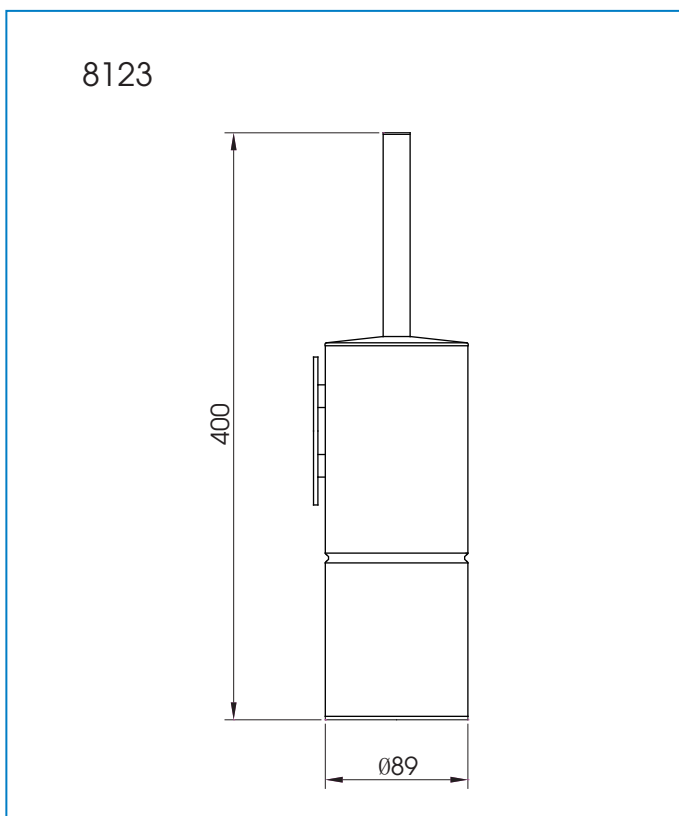

**Model:** 8123**Toilet Brush Holder****Features:**

- The design of the modern style bathroom
- Preferred option for elegant bathroom

**Drawing:****Specifications:**

Dimensions : 400x89mm

Material : Brass