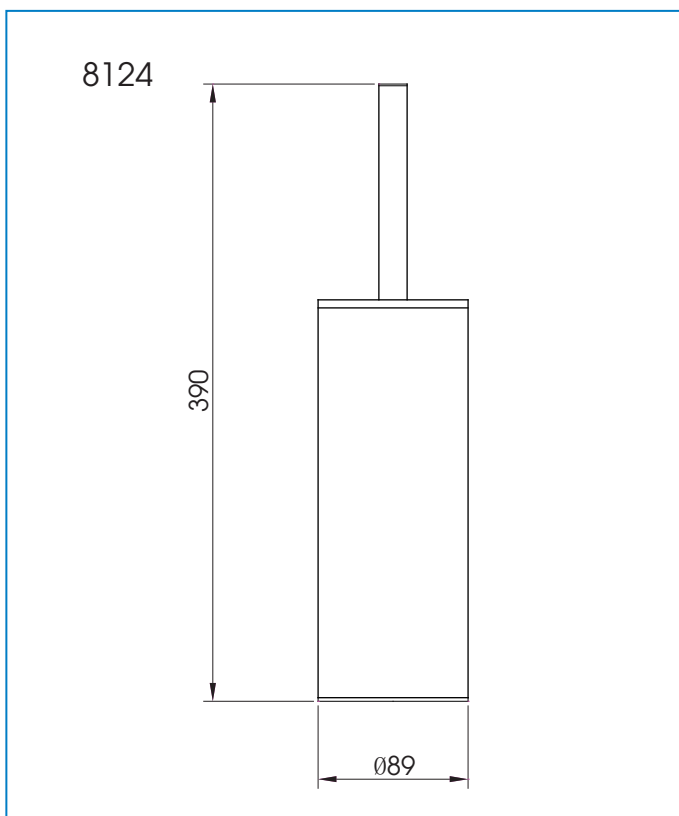

**Model:** 8124**Toilet Brush Holder****Features:**

- The design of the modern style bathroom
- Preferred option for elegant bathroom

**Drawing:****Specifications:**

Dimensions : 390x89mm

Material : Brass

Finish : Nickel Chrome