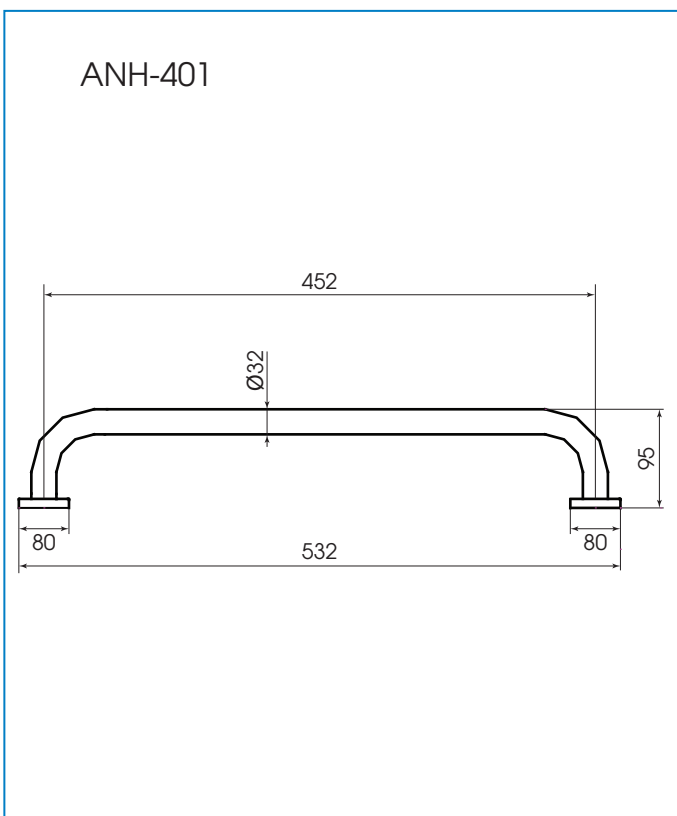

**Model:** ANH-401**Grab Bar****Features:**

- The design of the modern style bathroom
- Preferred option for elegant bathroom

**Drawing:****Specifications:**

Dimensions : 532 x 95 x 80mm (Ø32)

Material : Inox SUS304, 1mm