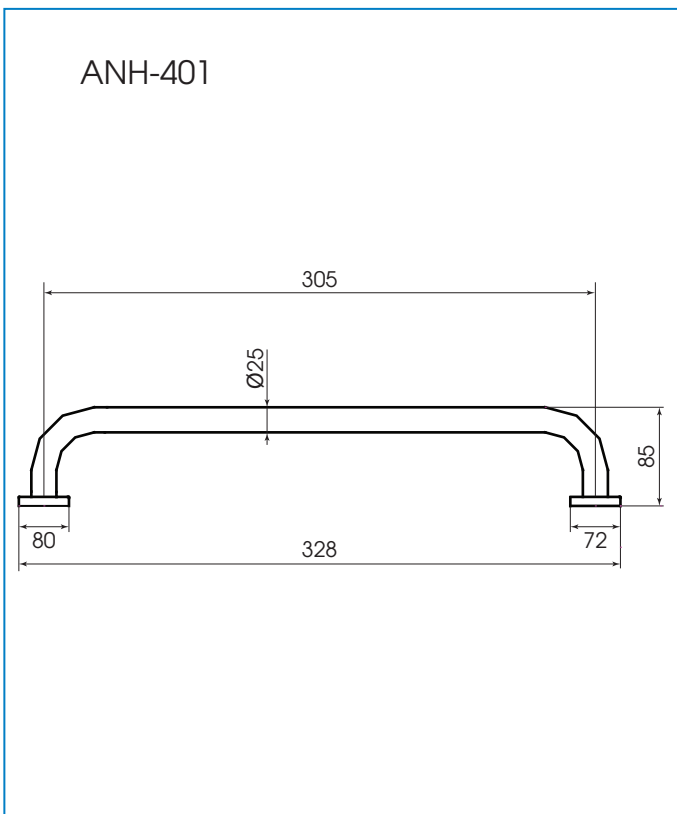

Model: HA-601**Grab Bar****Features:**

- The design of the modern style bathroom
- Preferred option for elegant bathroom

Drawing:**Specifications:**

Dimensions : 305x85mm (Ø25)

Material : Inox SUS304, 1mm