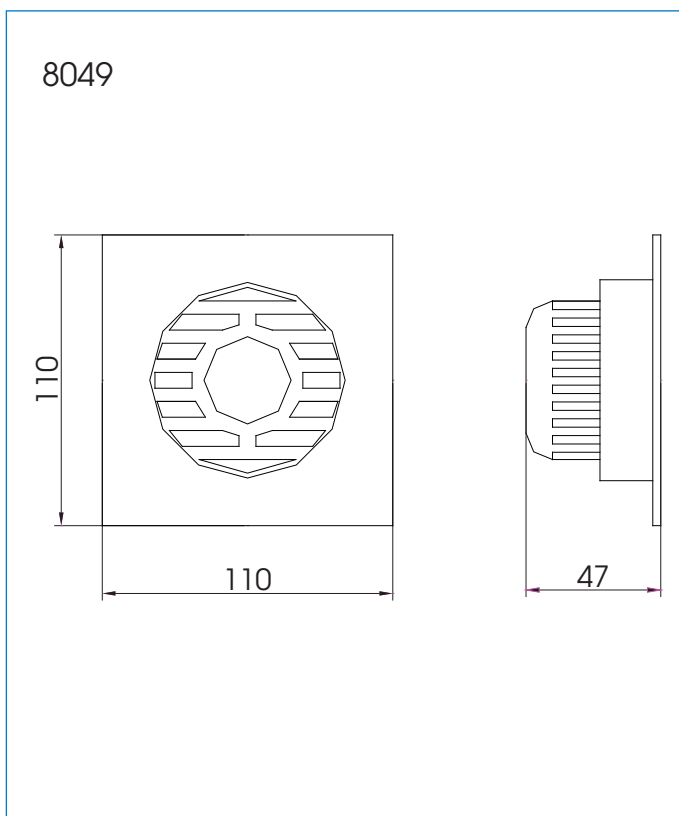

Model: 8049**Drainer Floor****Features:**

- The design of the modern style bathroom
- Preferred option for elegant bathroom

Drawing:**Specifications:**

Dimensions : 110x110x47mm (Ø90)

Material : Brass

Finish : Nickel Chrome