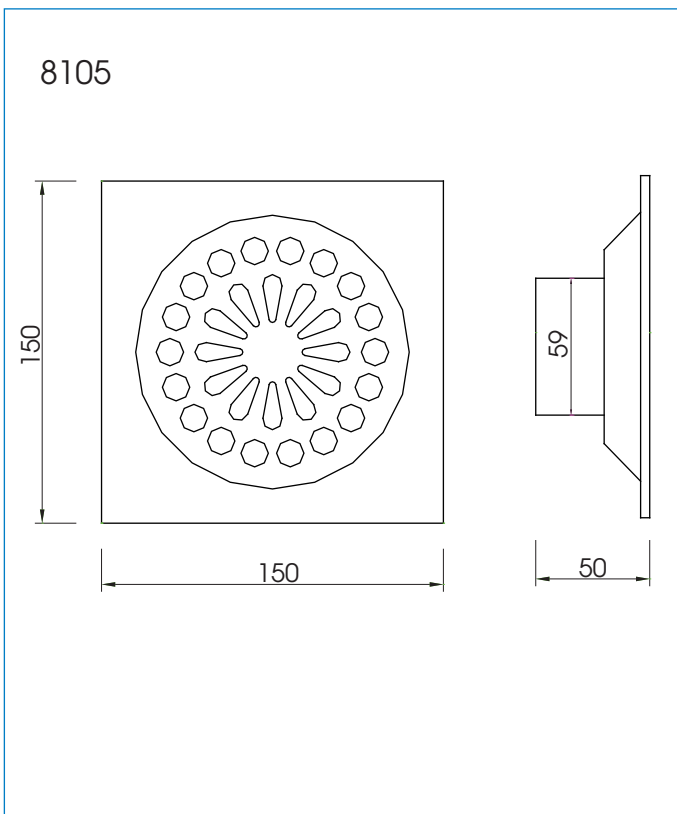

**Model:** 8105**Drainer Floor****Features:**

- The design of the modern style bathroom
- Preferred option for elegant bathroom

**Drawing:****Specifications:**

Dimensions : 150x150x50mm (Ø90)

Material : Brass