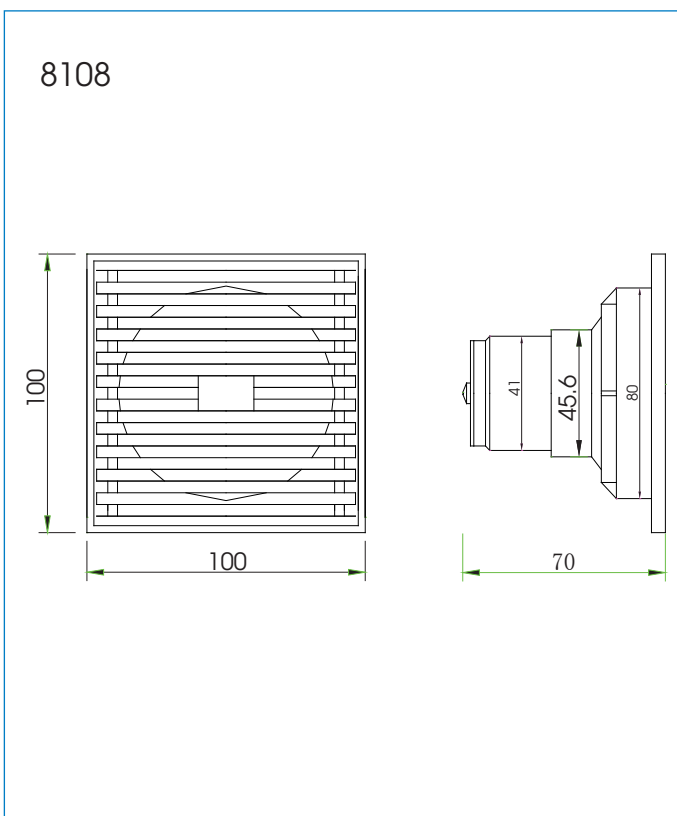

Model: 8108**Drainer Floor****Features:**

- The design of the modern style bathroom
- Preferred option for elegant bathroom

Drawing:**Specifications:**

Dimensions : 100x100x70mm (Ø60)

Material : Brass

Finish : Nickel Chrome