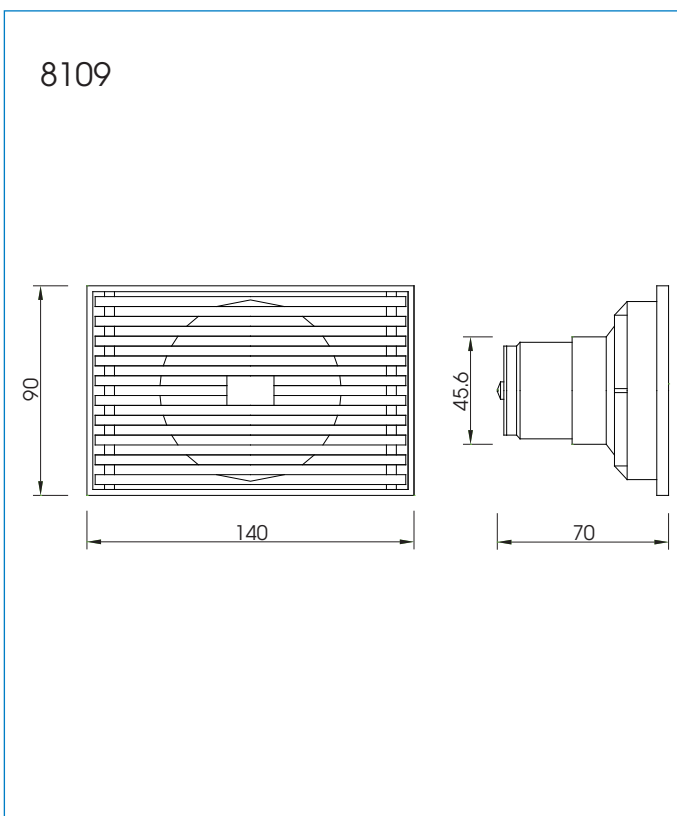

**Model:** 8109**Drainer Floor****Features:**

- The design of the modern style bathroom
- Preferred option for elegant bathroom

**Drawing:****Specifications:**

Dimensions : 140x90x70mm (Ø60)

Material : Brass