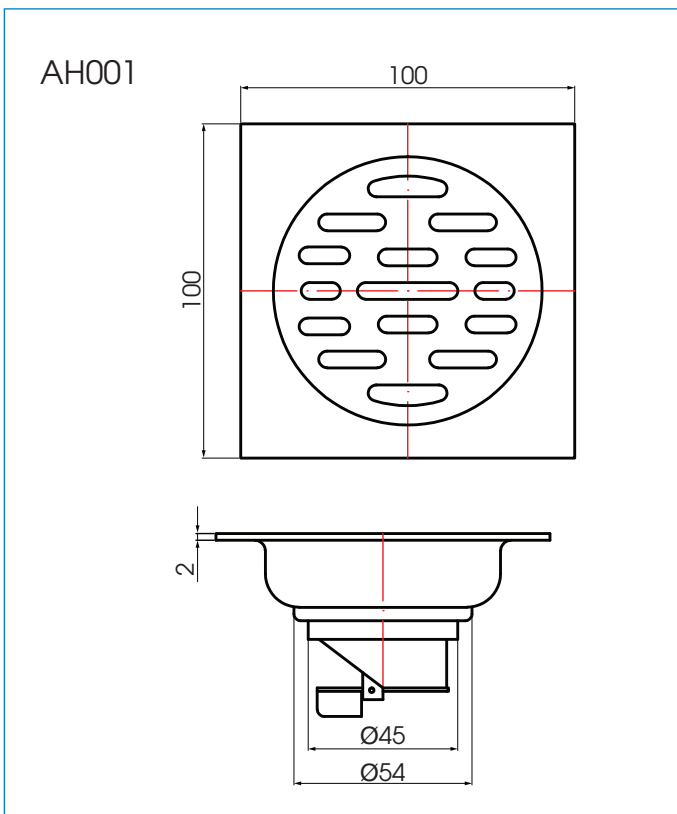

Model: AH001**Drainer Floor****Features:**

- The design of the modern style bathroom
- Preferred option for elegant bathroom

Drawing:**Specifications:**

Dimensions : 100x100 mm (Ø60, Ø90)

Material : inox

Finish : Nickel Chrome