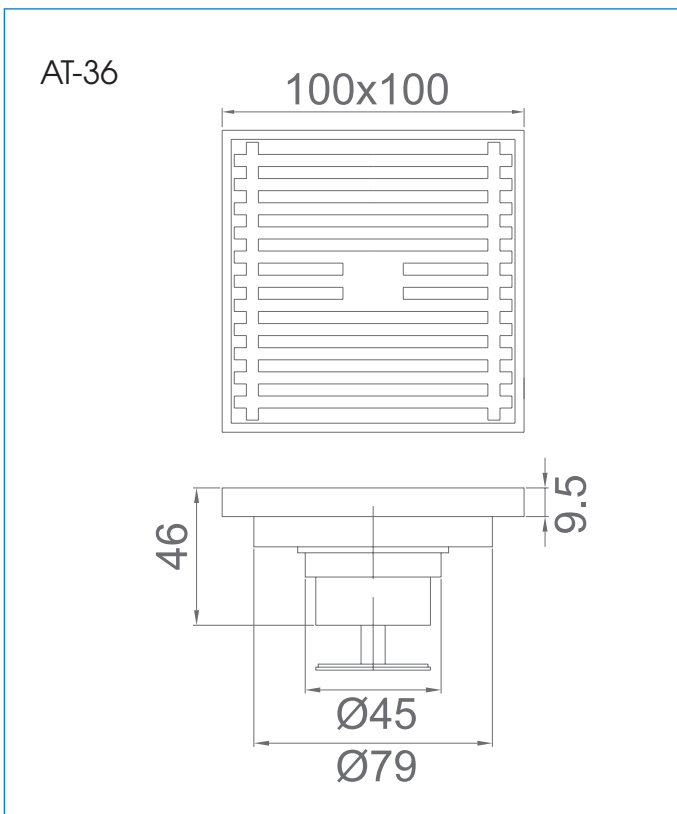

Model: AT-36**Drainer Floor****Features:**

- The design of the modern style bathroom
- Preferred option for elegant bathroom

Drawing:**Specifications:**

Dimensions : 100x100x46mm (Ø60, Ø90)

Material : Brass