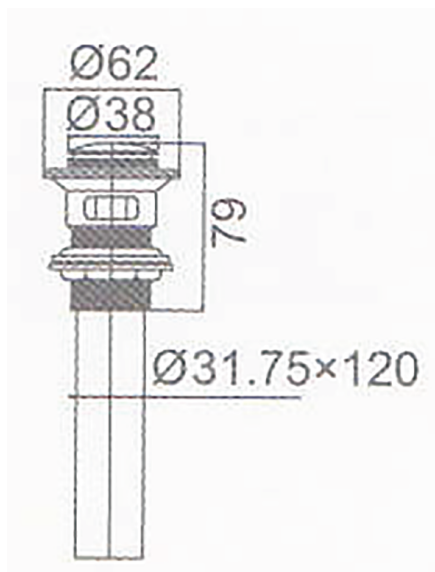

**Model:** AB006-1**Pop-up waste****Features:**

- The design of the modern style bathroom
- Preferred option for elegant bathroom

**Drawing:**

AB006-1

**Specifications:**

Material : Brass  
Meas : 42x37x37.5cm  
Finish : Nickel Chrome