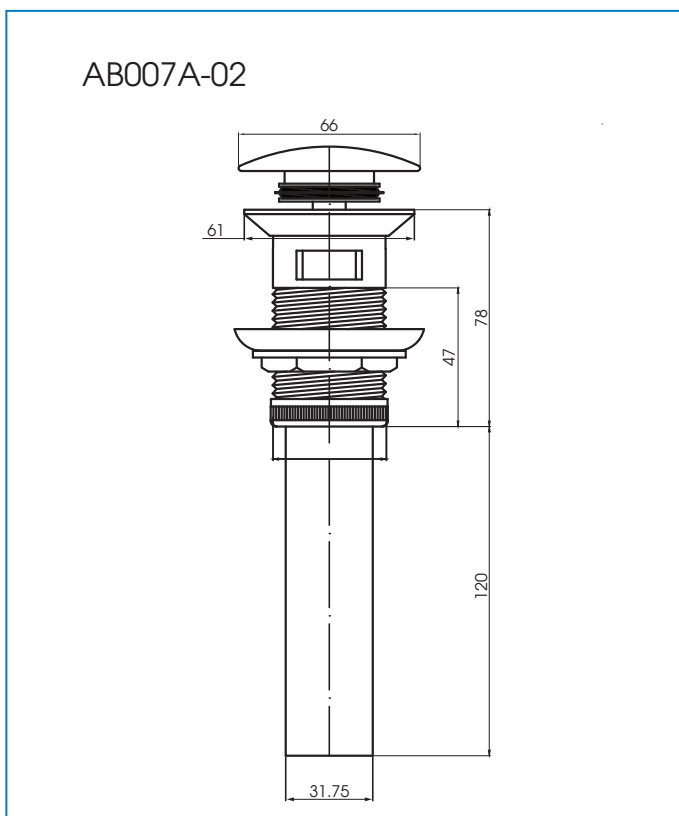

Model: AB007A-02**Pop-up waste****Features:**

- The design of the modern style bathroom
- Preferred option for elegant bathroom

Drawing:**Specifications:**

Material : Brass

Finish : Nickel Chrome