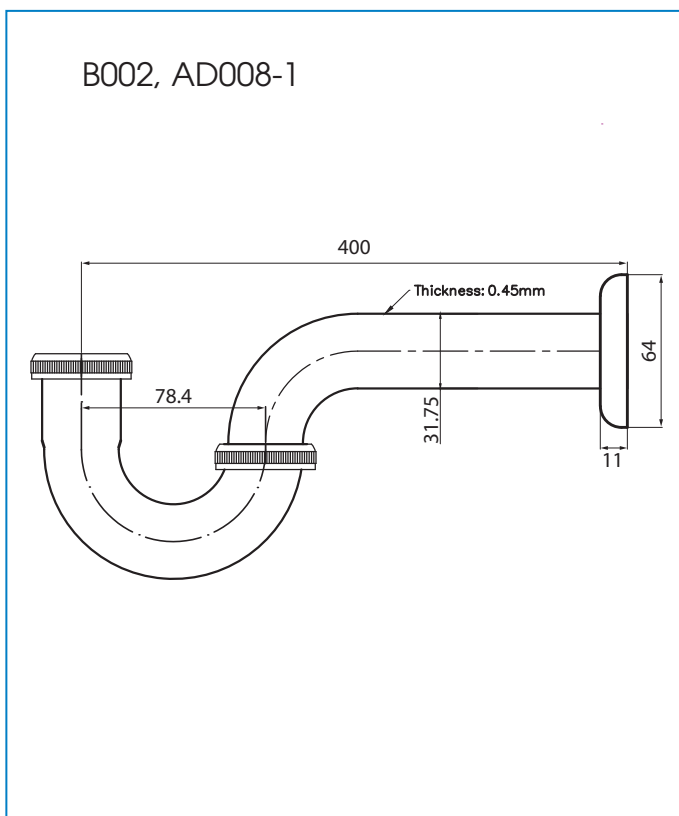

Model: B002, AD008-1

Brass P-Trap

Features:

- The design of the modern style bathroom
- Preferred option for elegant bathroom

Drawing:

Specifications:

Material : Brass

Meas : 56x35x48cm