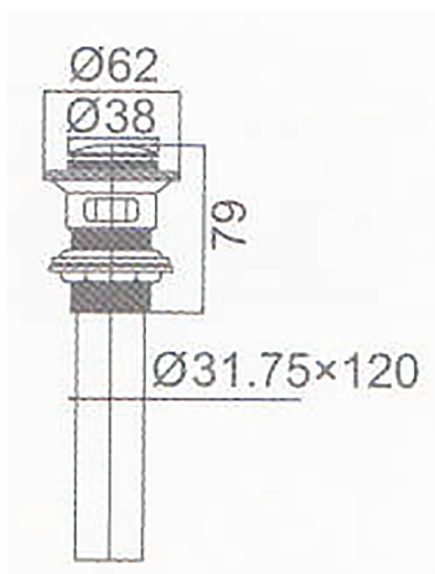

**Model:** X001**Pop-up waste****Features:**

- The design of the modern style bathroom
- Preferred option for elegant bathroom

**Drawing:**

X001

**Specifications:**

Material : Brass  
Meas : 42x37x37.5cm  
Finish : Nickel Chrome