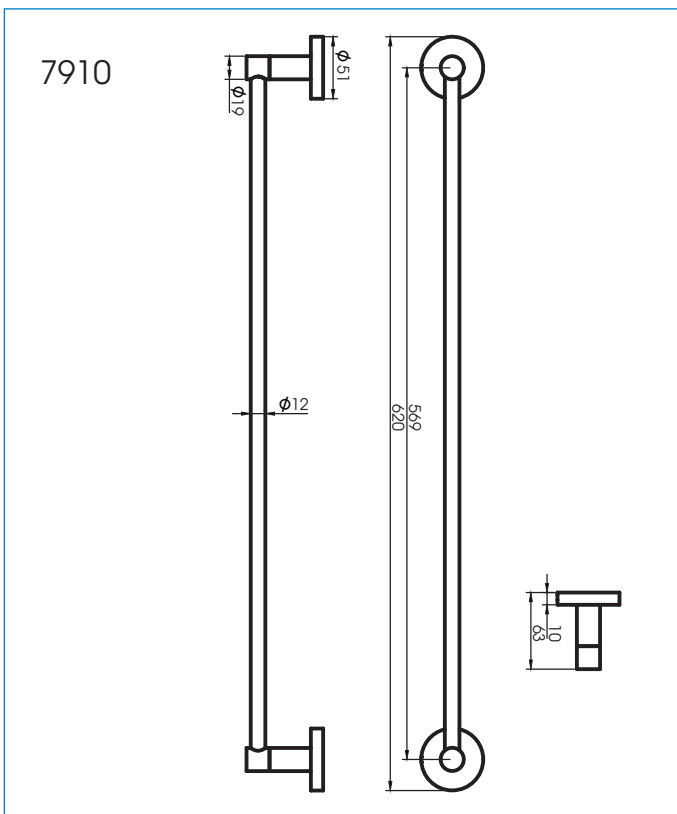

Model: 7910**Single Tower Bar****Features:**

- The design of the modern style bathroom
- Preferred option for elegant bathroom

Drawing:**Specifications:**

Dimensions : 620x63x51mm

Material : Brass

Finish : Nickel Chrome