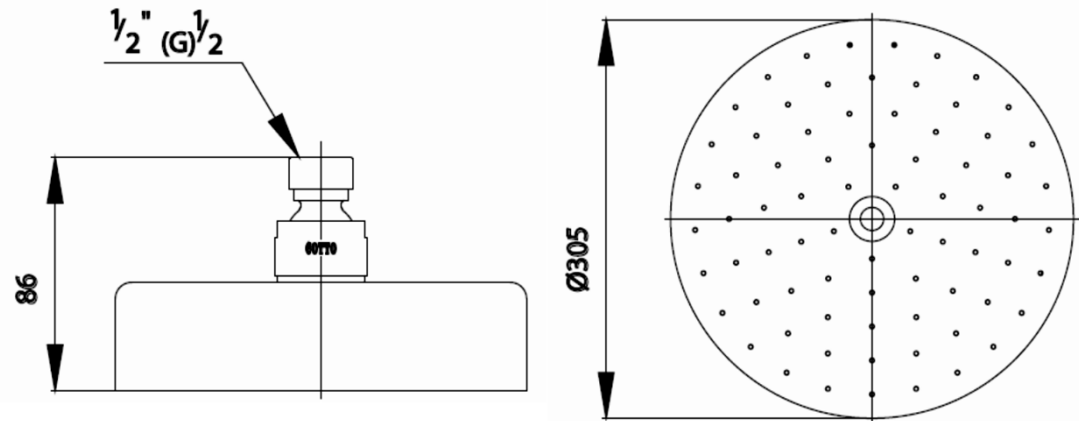

RAIN SHOWER

Z46X3V RAIN SHOWER HEAD 12"

Barcode 8852410904339

Material No. Z234Z46X3VXXXXXX11

Selling Point

1. Passed Water Heater test standard
2. Made from good quality ABS plastic, plated with Nickel-Chromium
3. Shower plate 12 cm width

Product characteristics

- pices/box : 3
- Inner box weight (Kg.) : 2
- Total box weight (Kg.) : 8

Recommended Usage

Use with fixed shower pipe: from wall, ceiling, shower pipe

Siam Sanitary Ware Co.,Ltd. / Siam Sanitary Fittings Co.,Ltd.