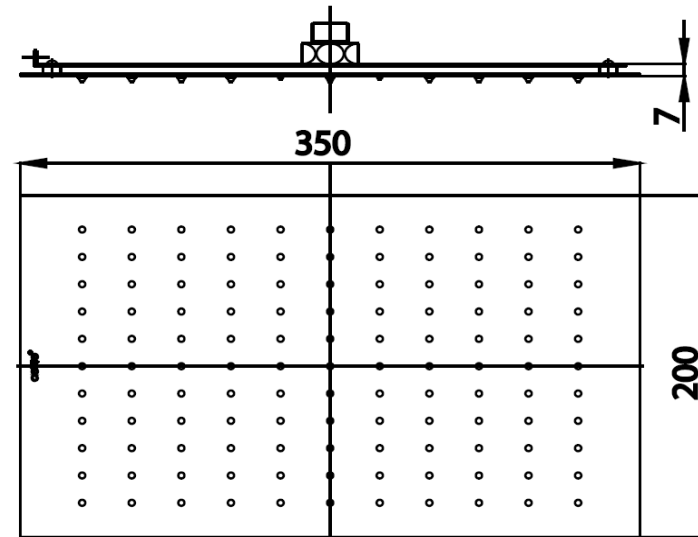

XPANO Series

ZF01RC SHOWER PLATE RAIN(CENTER)

Barcode 8852410900768

Material No. Z234ZF01RCXXXXXX11

Selling Point

1. Made of Stainless SUS304
2. Rain stream : feeling the fresh of summer rain and lifting your mood and sense

Product characteristics

- pices/box : 6
- Inner box weight (Kg.) : 1
- Total box weight (Kg.) : 22

Recommended Usage

- Use with XPANO bracket
- Use with conceal valve
- Recommended water pressure: 3 Bar

Siam Sanitary Ware Co.,Ltd. / Siam Sanitary Fittings Co.,Ltd.