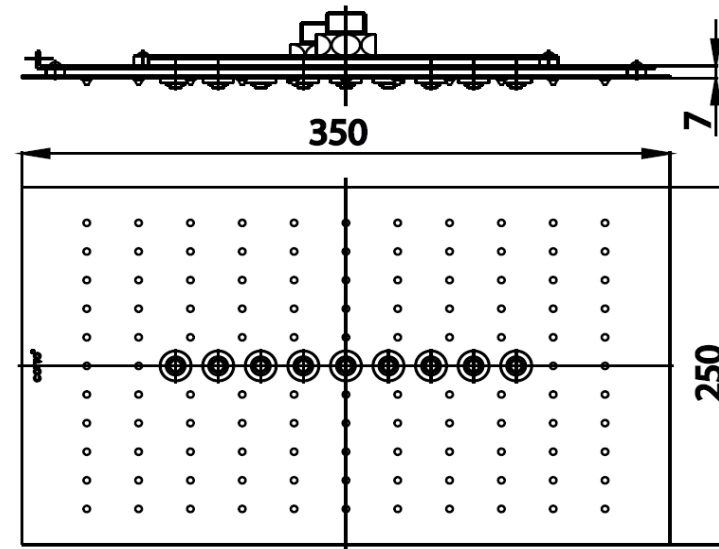

XPANO Series

ZF01SRC SHOWER PLATE SOFT/RAIN (CENTER)

Barcode 8852410900737

Material No. Z234ZF01SRCXXXX11

Selling Point

1. Made of Stainless SUS304
2. Soft stream : relief the hustle and bustle of the daily life

Product characteristics

- pices/box : 6
- Inner box weight (Kg.) : 1
- Total box weight (Kg.) : 23

Recommended Usage

- Use with XPANO bracket
- Use with conceal valve with diverter
- Recommended water pressure: 3 Bar